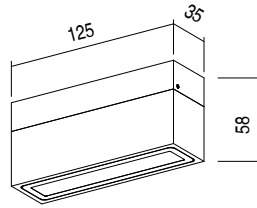

NEW UDEO CEILING 24Vdc

IP65 IK06 CE

TIPOLOGIA / TYPOLOGY

Plafone | Ceiling mounting

POSIZIONE INSTALLATIVA | INSTALLATION POSITION

A plafone | Ceiling mounting

AMBIENTE INSTALLATIVO | INSTALLATION LOCATION

Esterno | Outdoor

UDEO CEILING

9,5W

kg 0,43